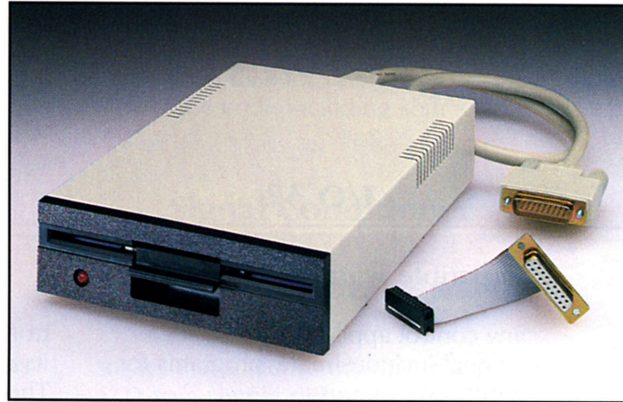

5.25" Half-Height Disk Drive

Apple Compatible

- Fully compatible with all Apple software
- Compatible with IIe, IIc, II+ and IIGS
- Special pulse motor makes it accurate, reliable and fast
- Requires adapter cable for use with Apple Disk II Controller Card
- 143K formatted, 35 tracks, 16 sector

- Super quiet
- Full 1 year warranty — parts and labor
- Complete with 24" long cable that plugs directly into your controller card

5.25" Half-Height Disk Drive **\$139**
(specify computer when ordering)